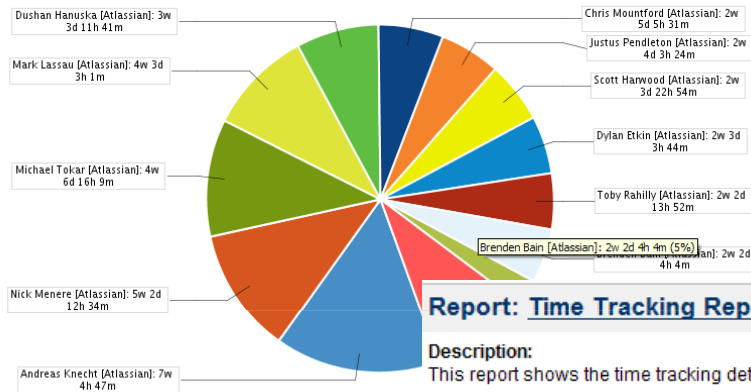

Izvještavanje

Report: [Workload Pie Chart Report](#)

Project: JIRA (Assignee)

Chart

Data Table

Andreas Knecht [Atlassian]
Nick Menere [Atlassian]
Michael Tokar [Atlassian]
Mark Lassau [Atlassian]
Dushan Hanuska [Atlassian]
Chris Mountford [Atlassian]

Period Accumulated Bar Chart

Filter: [all fruit projects](#) Duration: 1/Jan/09 to 31/Jun/09 Period: month

Month	Value	%	Color	Label
Jan 2009	689,25	3%	Blue	689,25
Feb 2009	1.165,00	5%	Blue	1.854,25
Mar 2009	10.034,50	39%	Green	11.888,75
Apr 2009	7.934,75	31%	Blue	19.823,50
May 2009	5.728,75	22%	Green	25.552,25
Jun 2009	0,00	0%	Green	25.552,25
Total				25.552,25

Period Accumulated Bar Chart

Filter: [all fruit projects](#) Duration: 1/May/09 to 31/May/09 Period: week

Week	Value	%	Color	Label
week 18, Apr 2009	738,75	13%	Blue	738,75
week 19, May 2009	1.665,00	29%	Green	2.403,75
week 20, May 2009	1.701,50	30%	Green	2.403,75

Report: [Time Tracking Report](#)

Description:

This report shows the time tracking details for a specific project.

[Excel View](#)

Time Tracking Report for Dove

Only including sub-tasks with the selected version

Progress: 54%

2w 2d completed from current total estimate of 4w 2d

Accuracy: 0%

Issues in this version are on schedule with original estimate of 4w 2d.

Key	Summary	Original Estimate	Σ	Est. Time Remaining	Σ	Time Spent	Σ	Accuracy	Σ
DOVE-1	Win 'homing dove' contest	-	4w 2d	-	2w	-	2w 2d	-	on track
DOVE-6	↳ Spend prize money	-	-	-	-	-	-	-	-
DOVE-5	↳ Win	-	-	-	-	-	-	-	-
DOVE-3	↳ Teach dove to fly	4w	-	2w	-	2w	-	on track	-
DOVE-4	↳ Enter competition	1d	-	0m	-	1d	-	on track	-
DOVE-2	↳ Buy a dove	1d	-	0m	-	1d	-	on track	-
Total			4w 2d		2w		2w 2d		on track